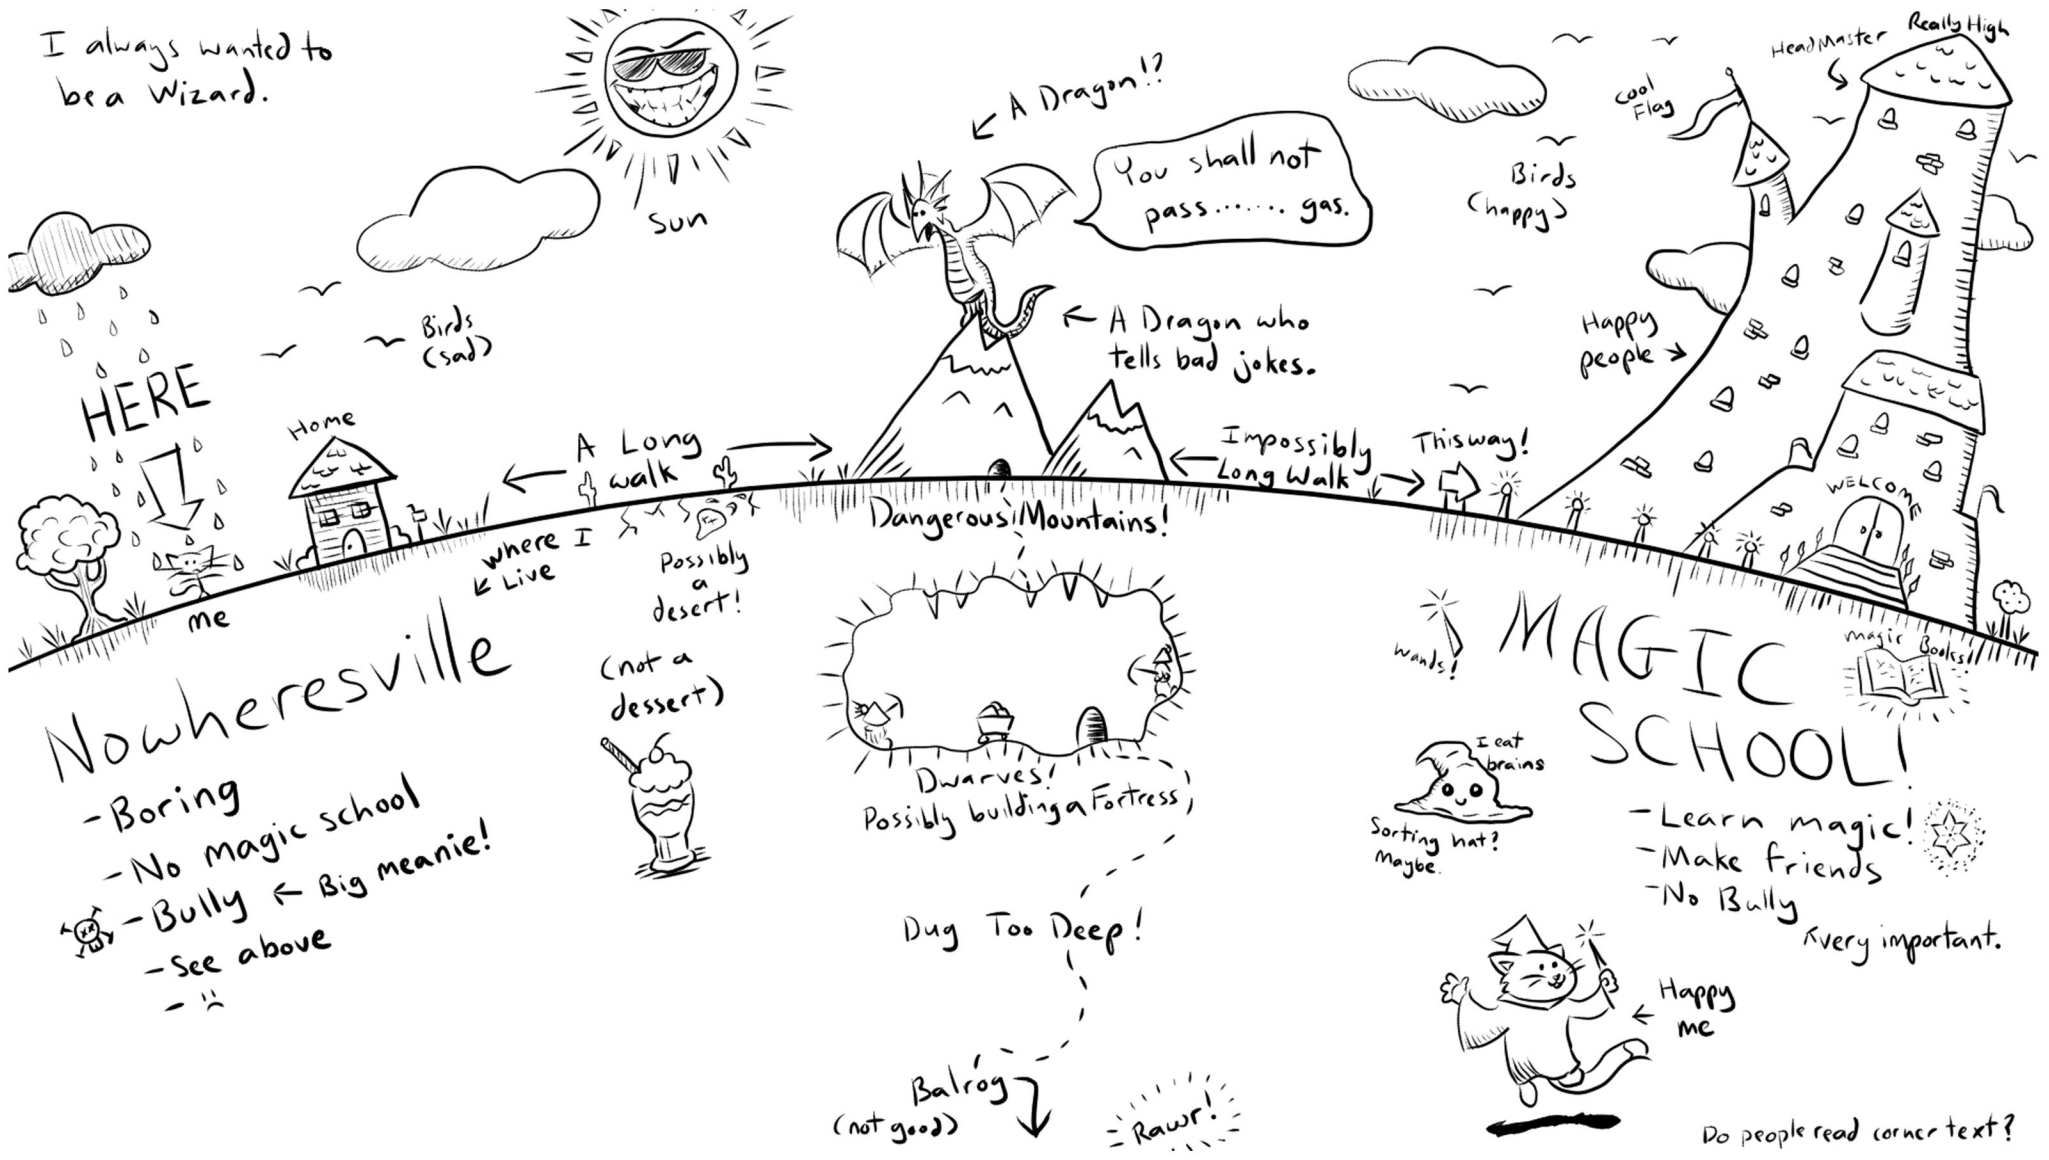

I always wanted to be a Wizard.

Nowheresville

- Boring
- No magic school
- Bully ← Big meanie!
- See above
- "

MAGIC SCHOOL!

1. Learn magic!
   - Make friends
   - No Bully
2. Very important.

Spell Casting

Meowgically Enhanced Edition