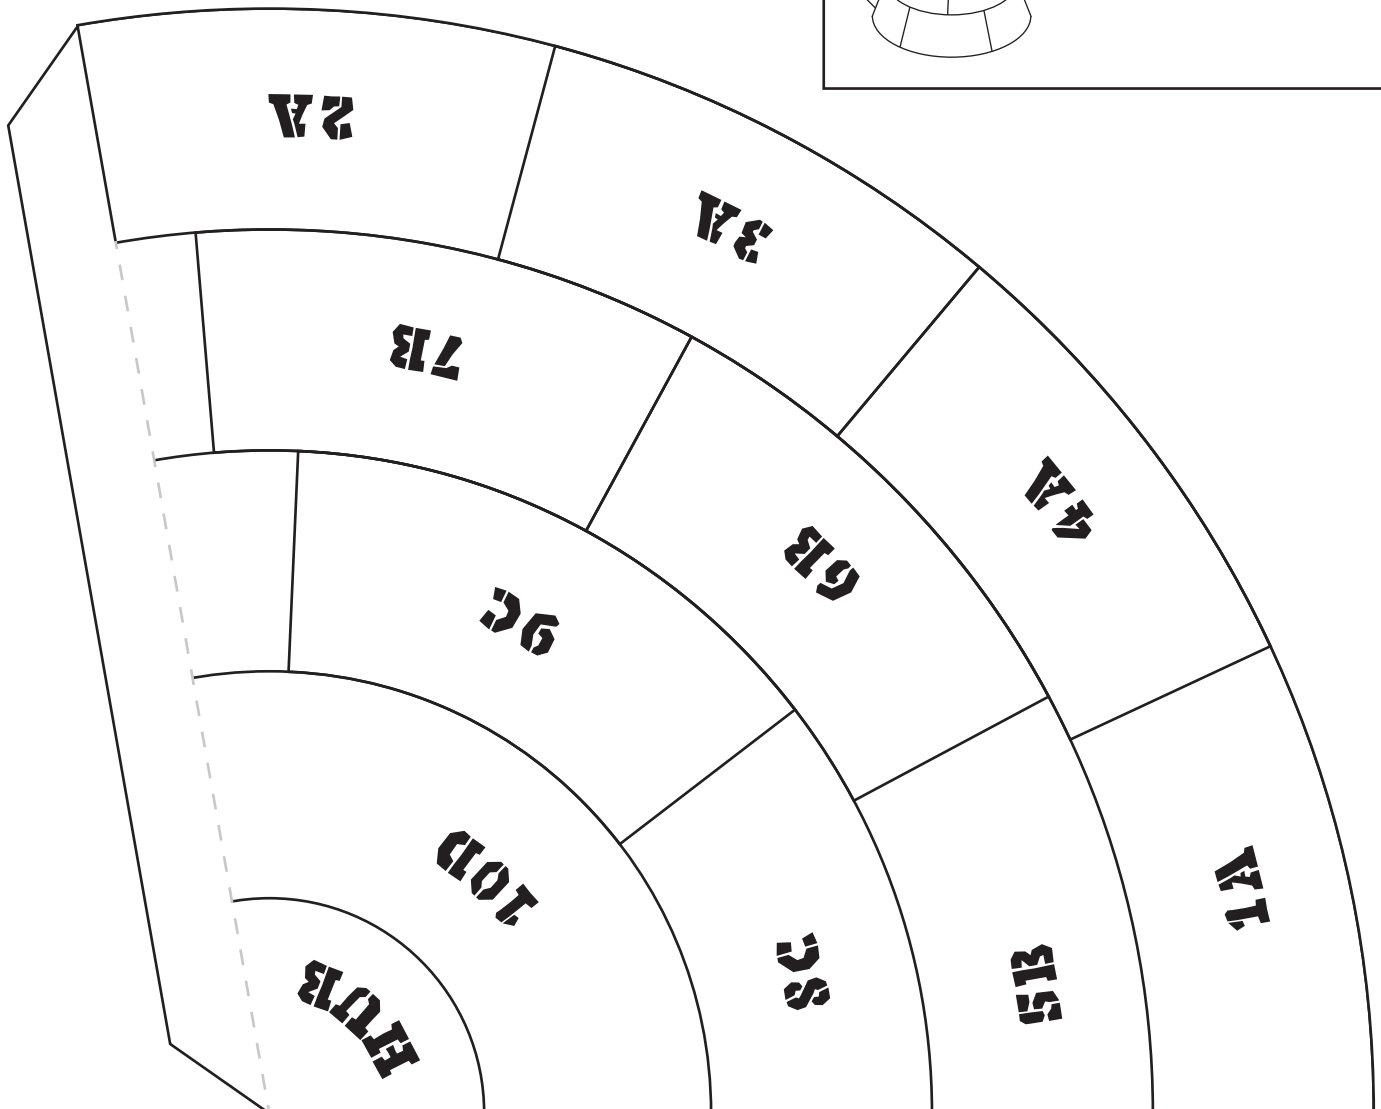

WITHIN WHEELS

Thank you [CUSTOMER NAME HERE] for purchasing a certified pre-owned Jamestown Class Generation Ship!
While our award winning shipyards put the final touches on your new home, enjoy this complimentary scale model.
That's right, this one's on us!

Instructions:

Cut, fold, and tape or glue with lines and labels on the outside of the cone.

1:14000 scale model of Within Wheels for use with Mothership funnel scenario **The Drain**