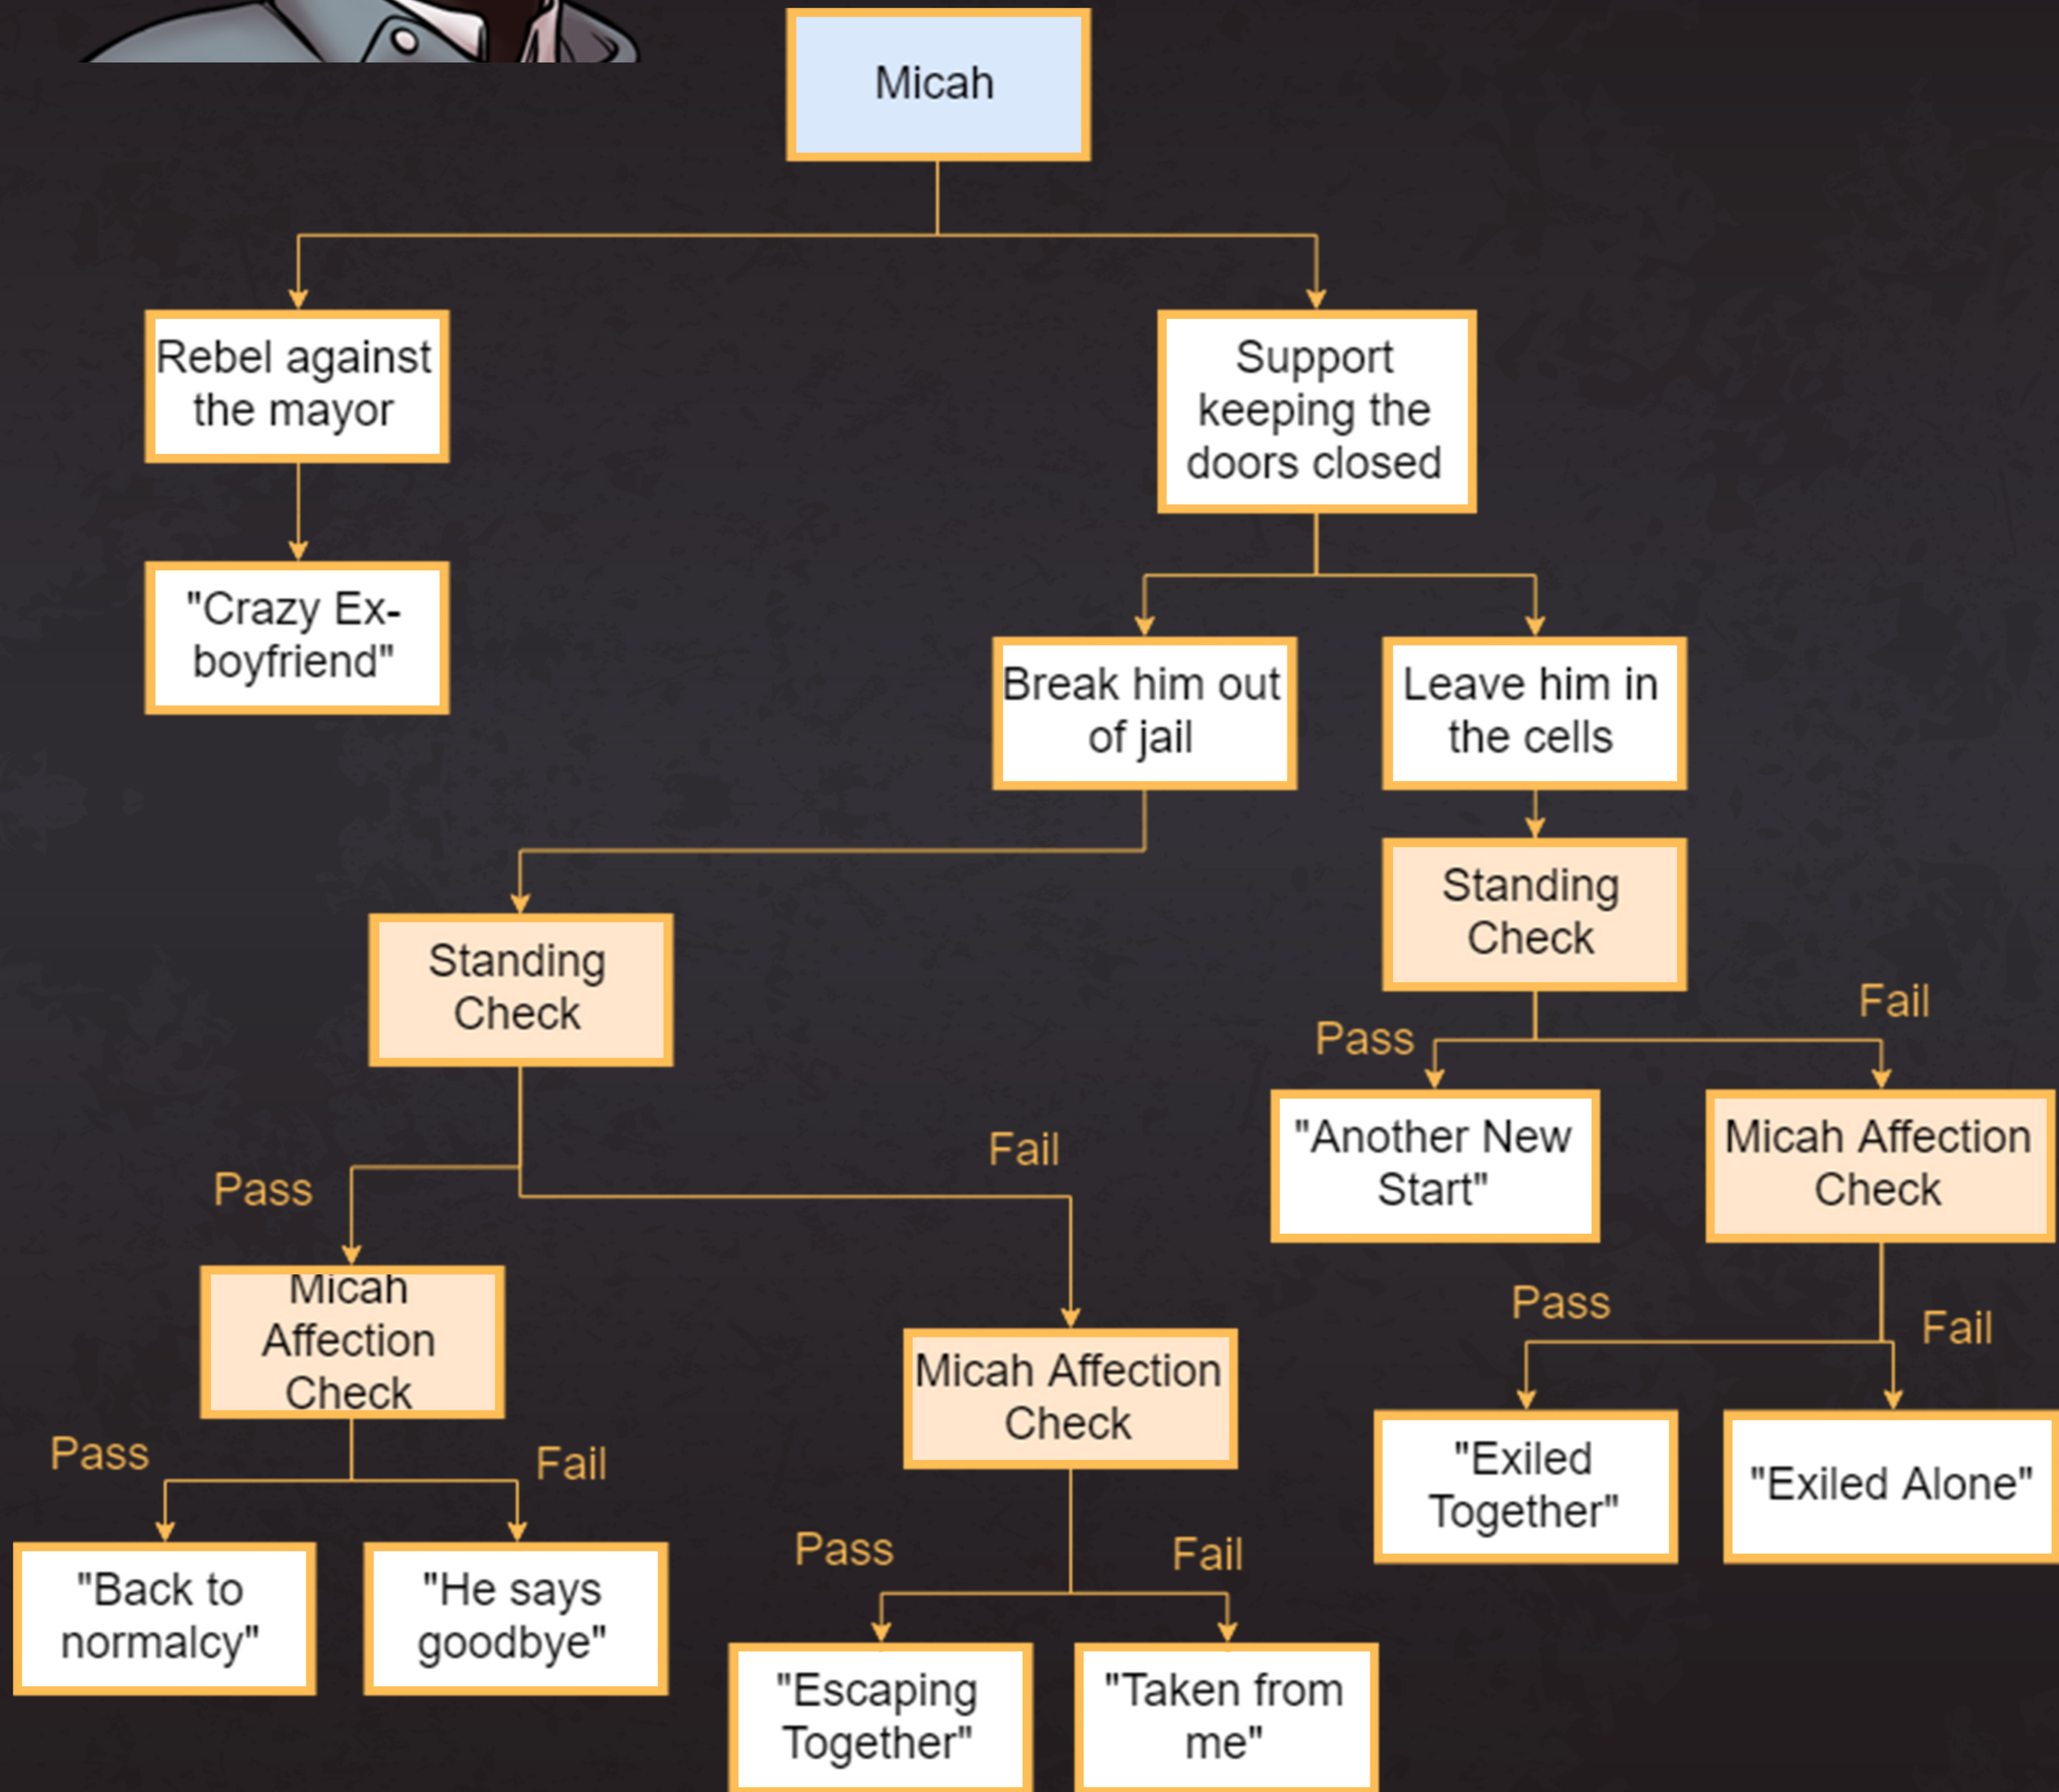

AS WE KNOW IT

GUIDE

TIPS

This choice will strongly impact your gameplay

Make Friends! Sometimes it might help you get a better ending.

Your standing within the community may also change the ending you get. You can lower and raise it throughout the game.

Once you finish one play-through you can access a cheat screen in the main menu!

EVA

MICAH

JUDE

GLORIA